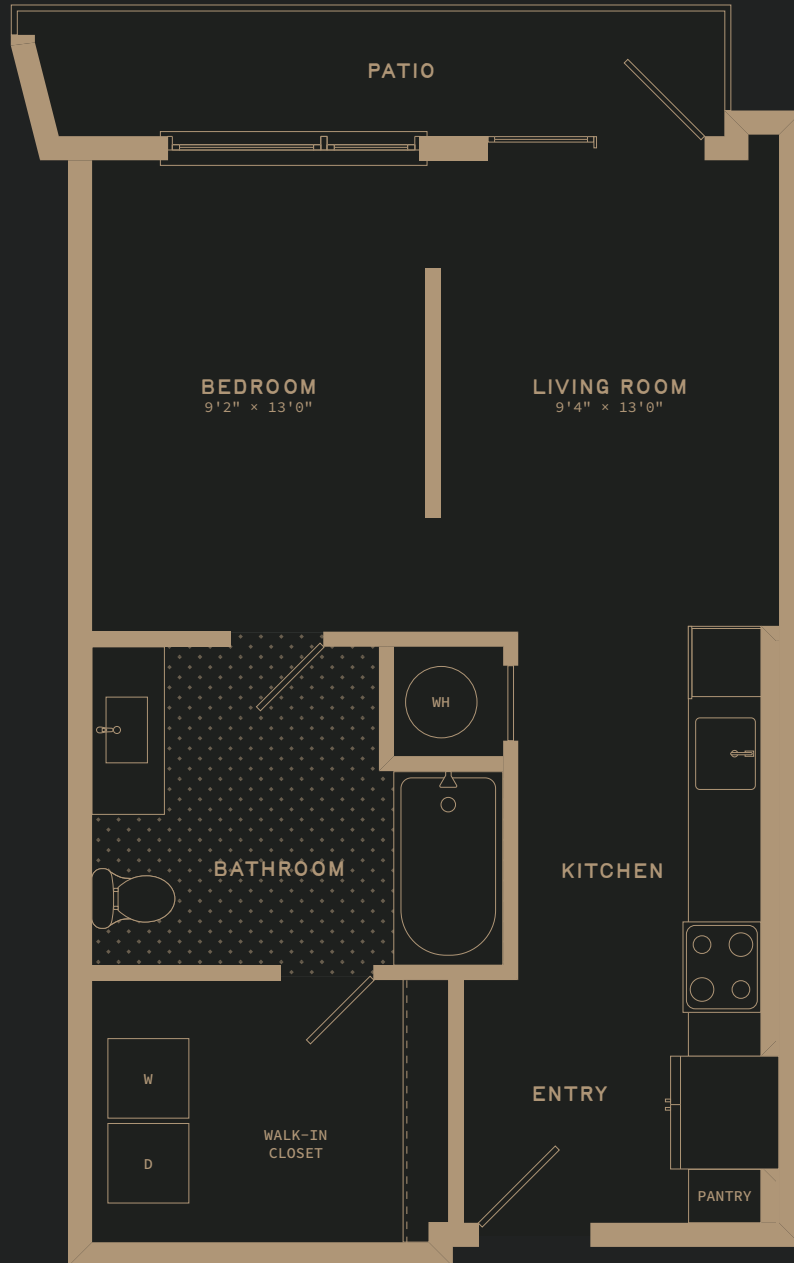

STUDIO

S1A AND S1A-II | 582 SQ FT

ON THE EDGE

OF UNEXPECTED

ON THE EDGE

OF UNEXPECTED

S1A AND S1A-II | 582 SQ FT

STUDIO