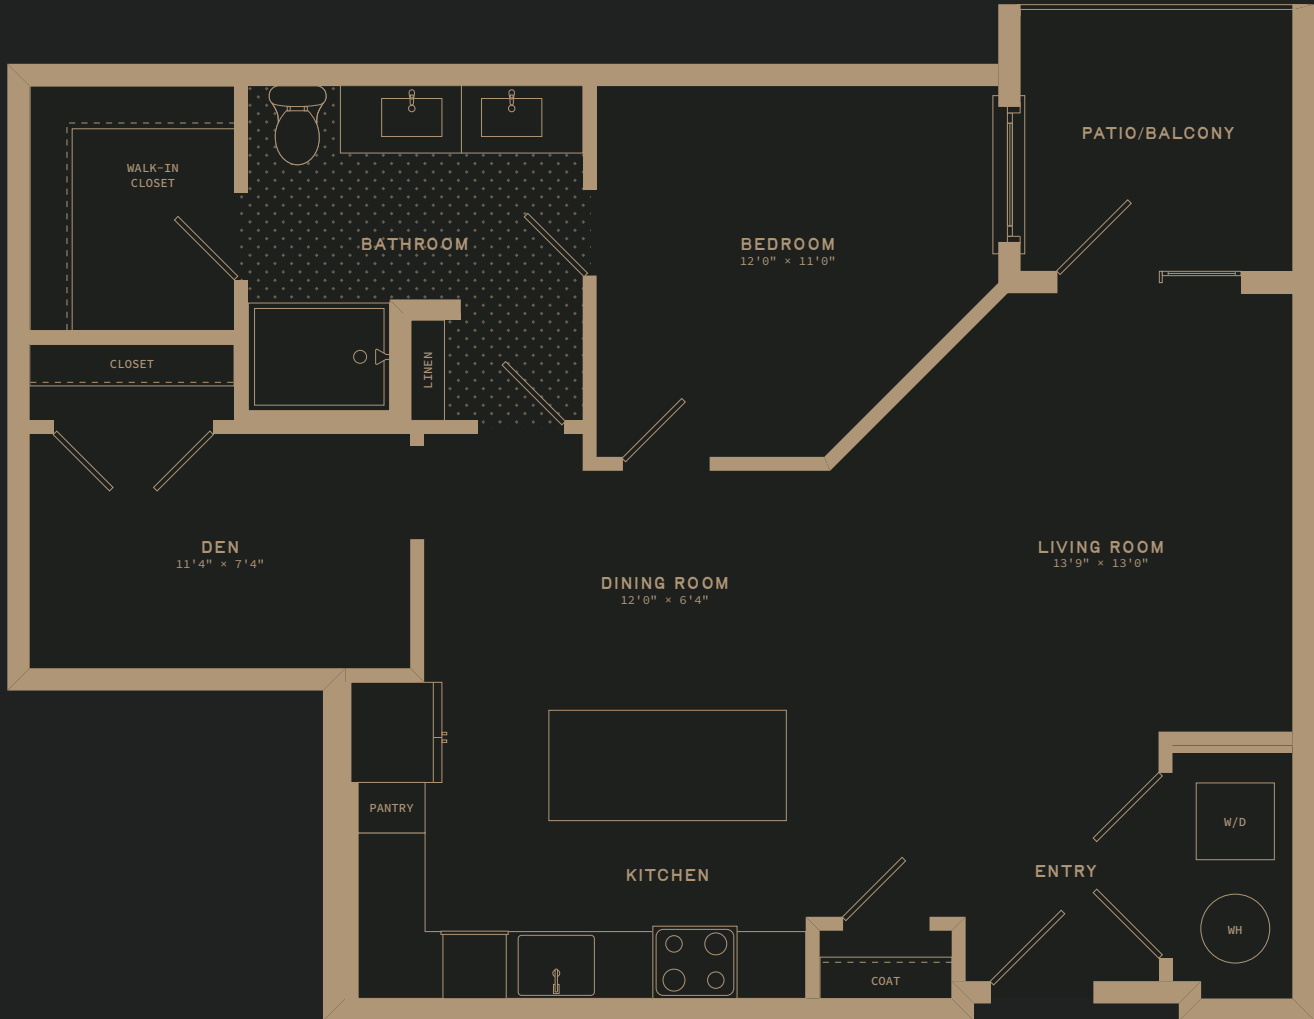

# BEDROOM

D7-II | 935 SQ FT

# BEDROOM